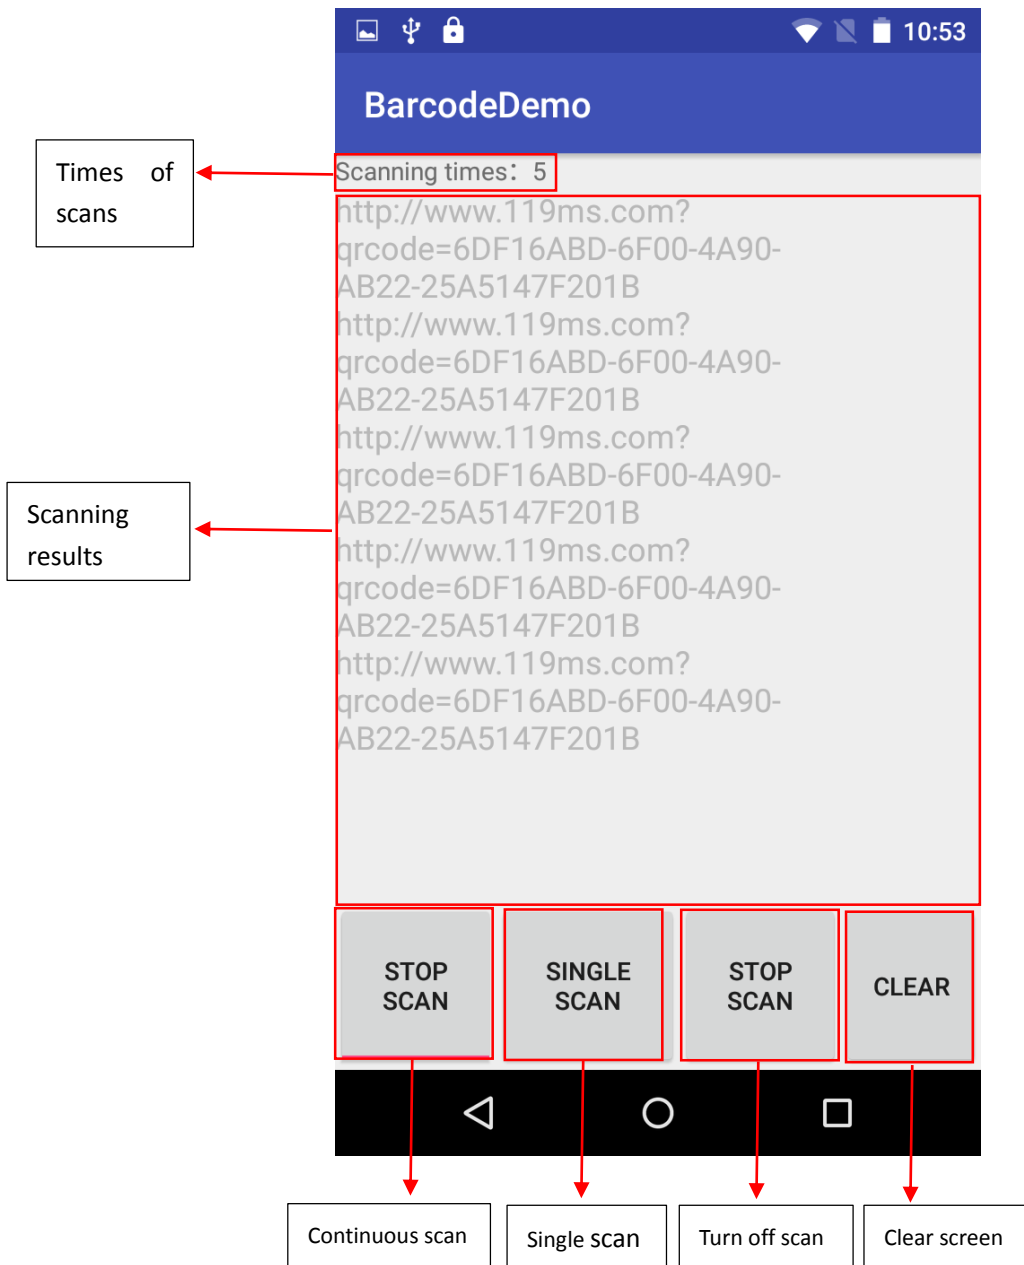

Scan User Manual

Scan demo User Manual

Click on the "Bar code Demo" app in the app drawer, and the main interface

features of the app are shown below:

In the demo, you can use the device's quick scan (button) to get the results, the results will be displayed in the "scan results display" area.