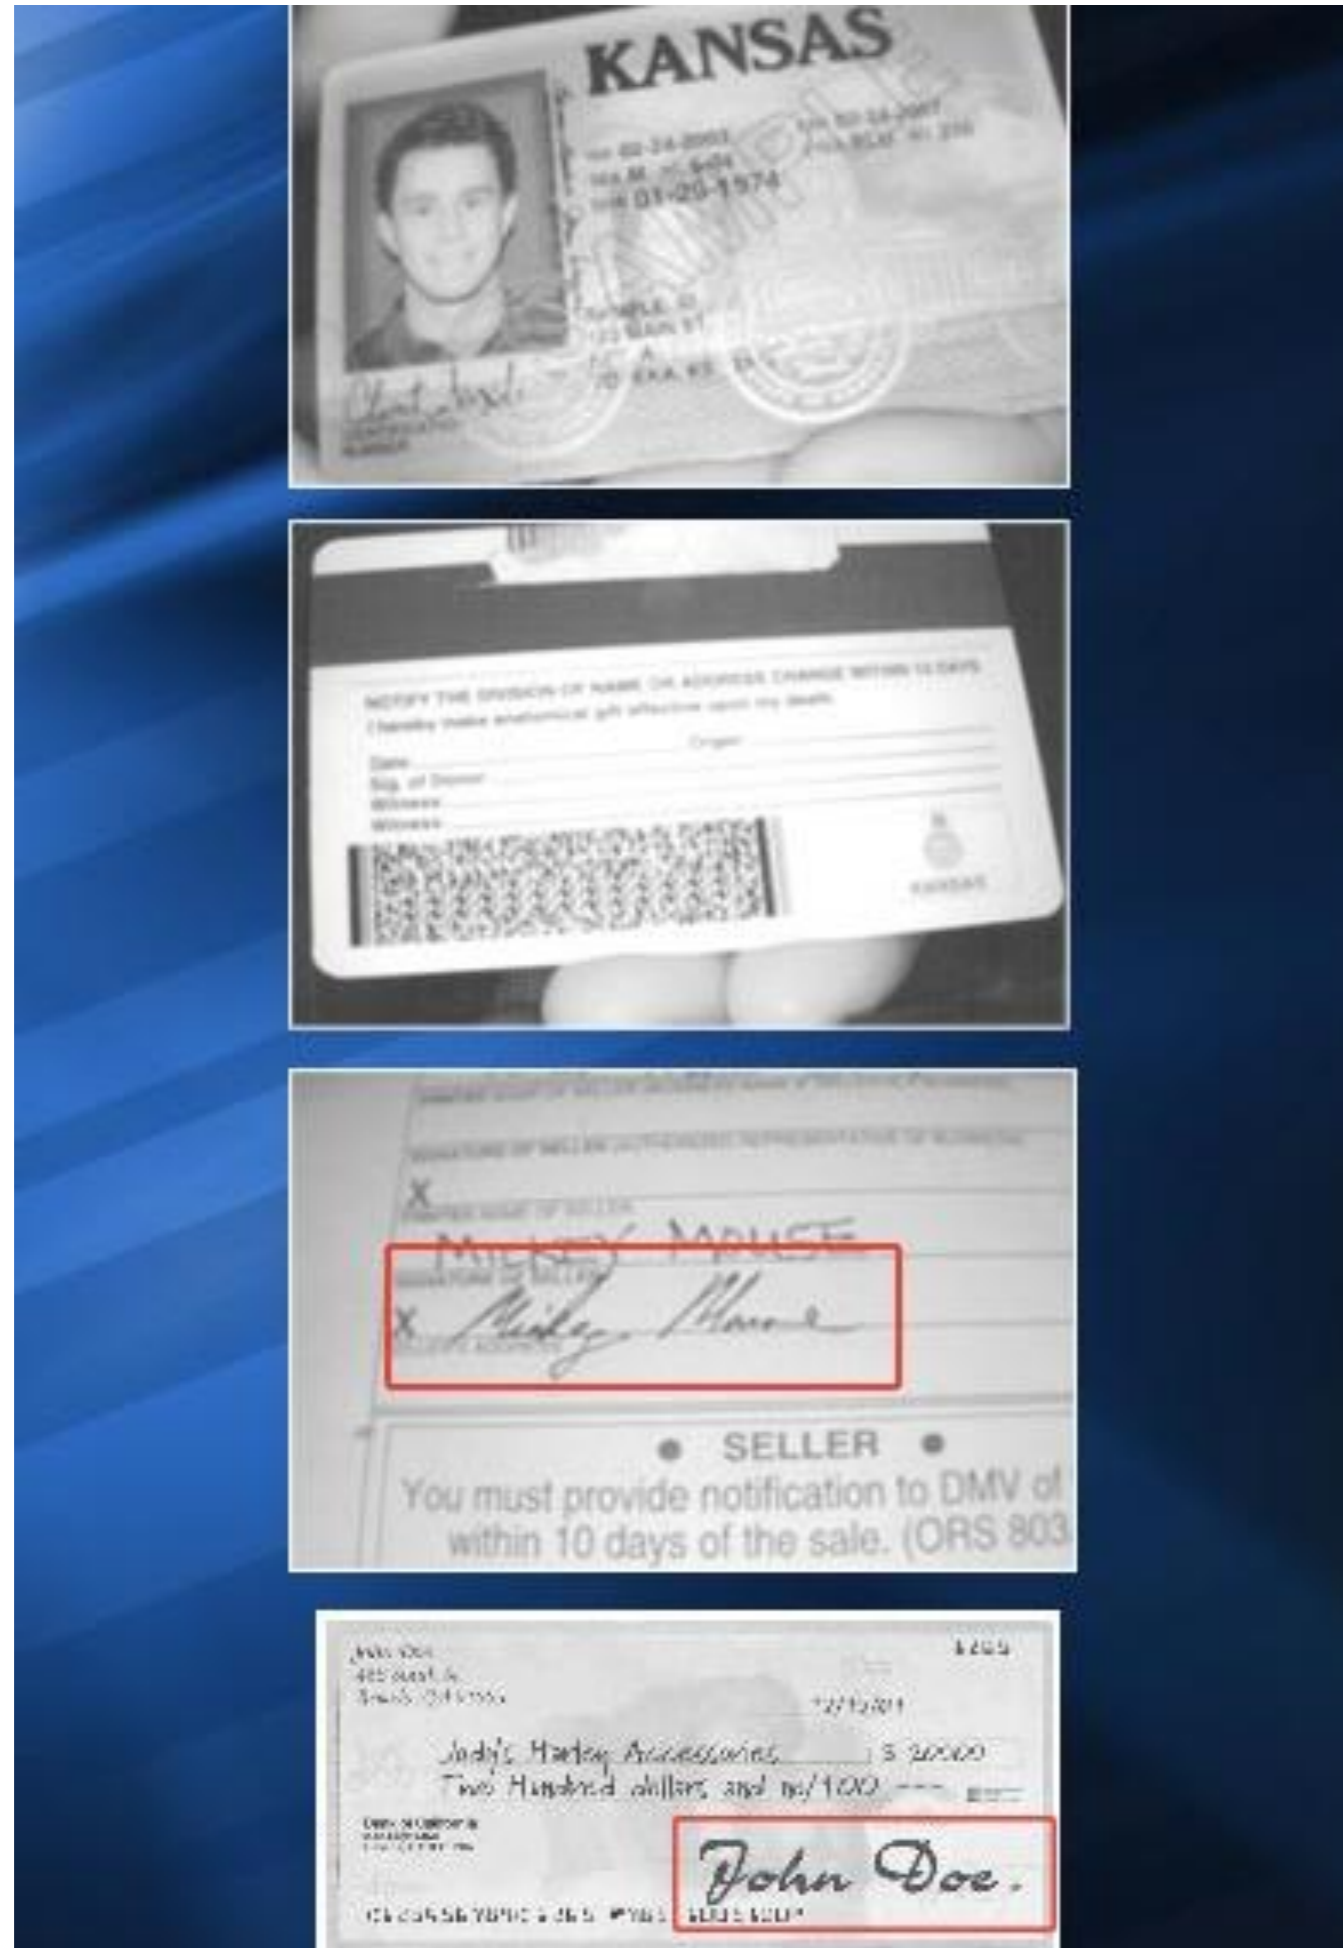

Image Capture

- Image capture triggered via host command
- Image sent directly to POS Host Terminal
- Adjustable resolutions
- Configurable file types:
  - JPG
  - BMP