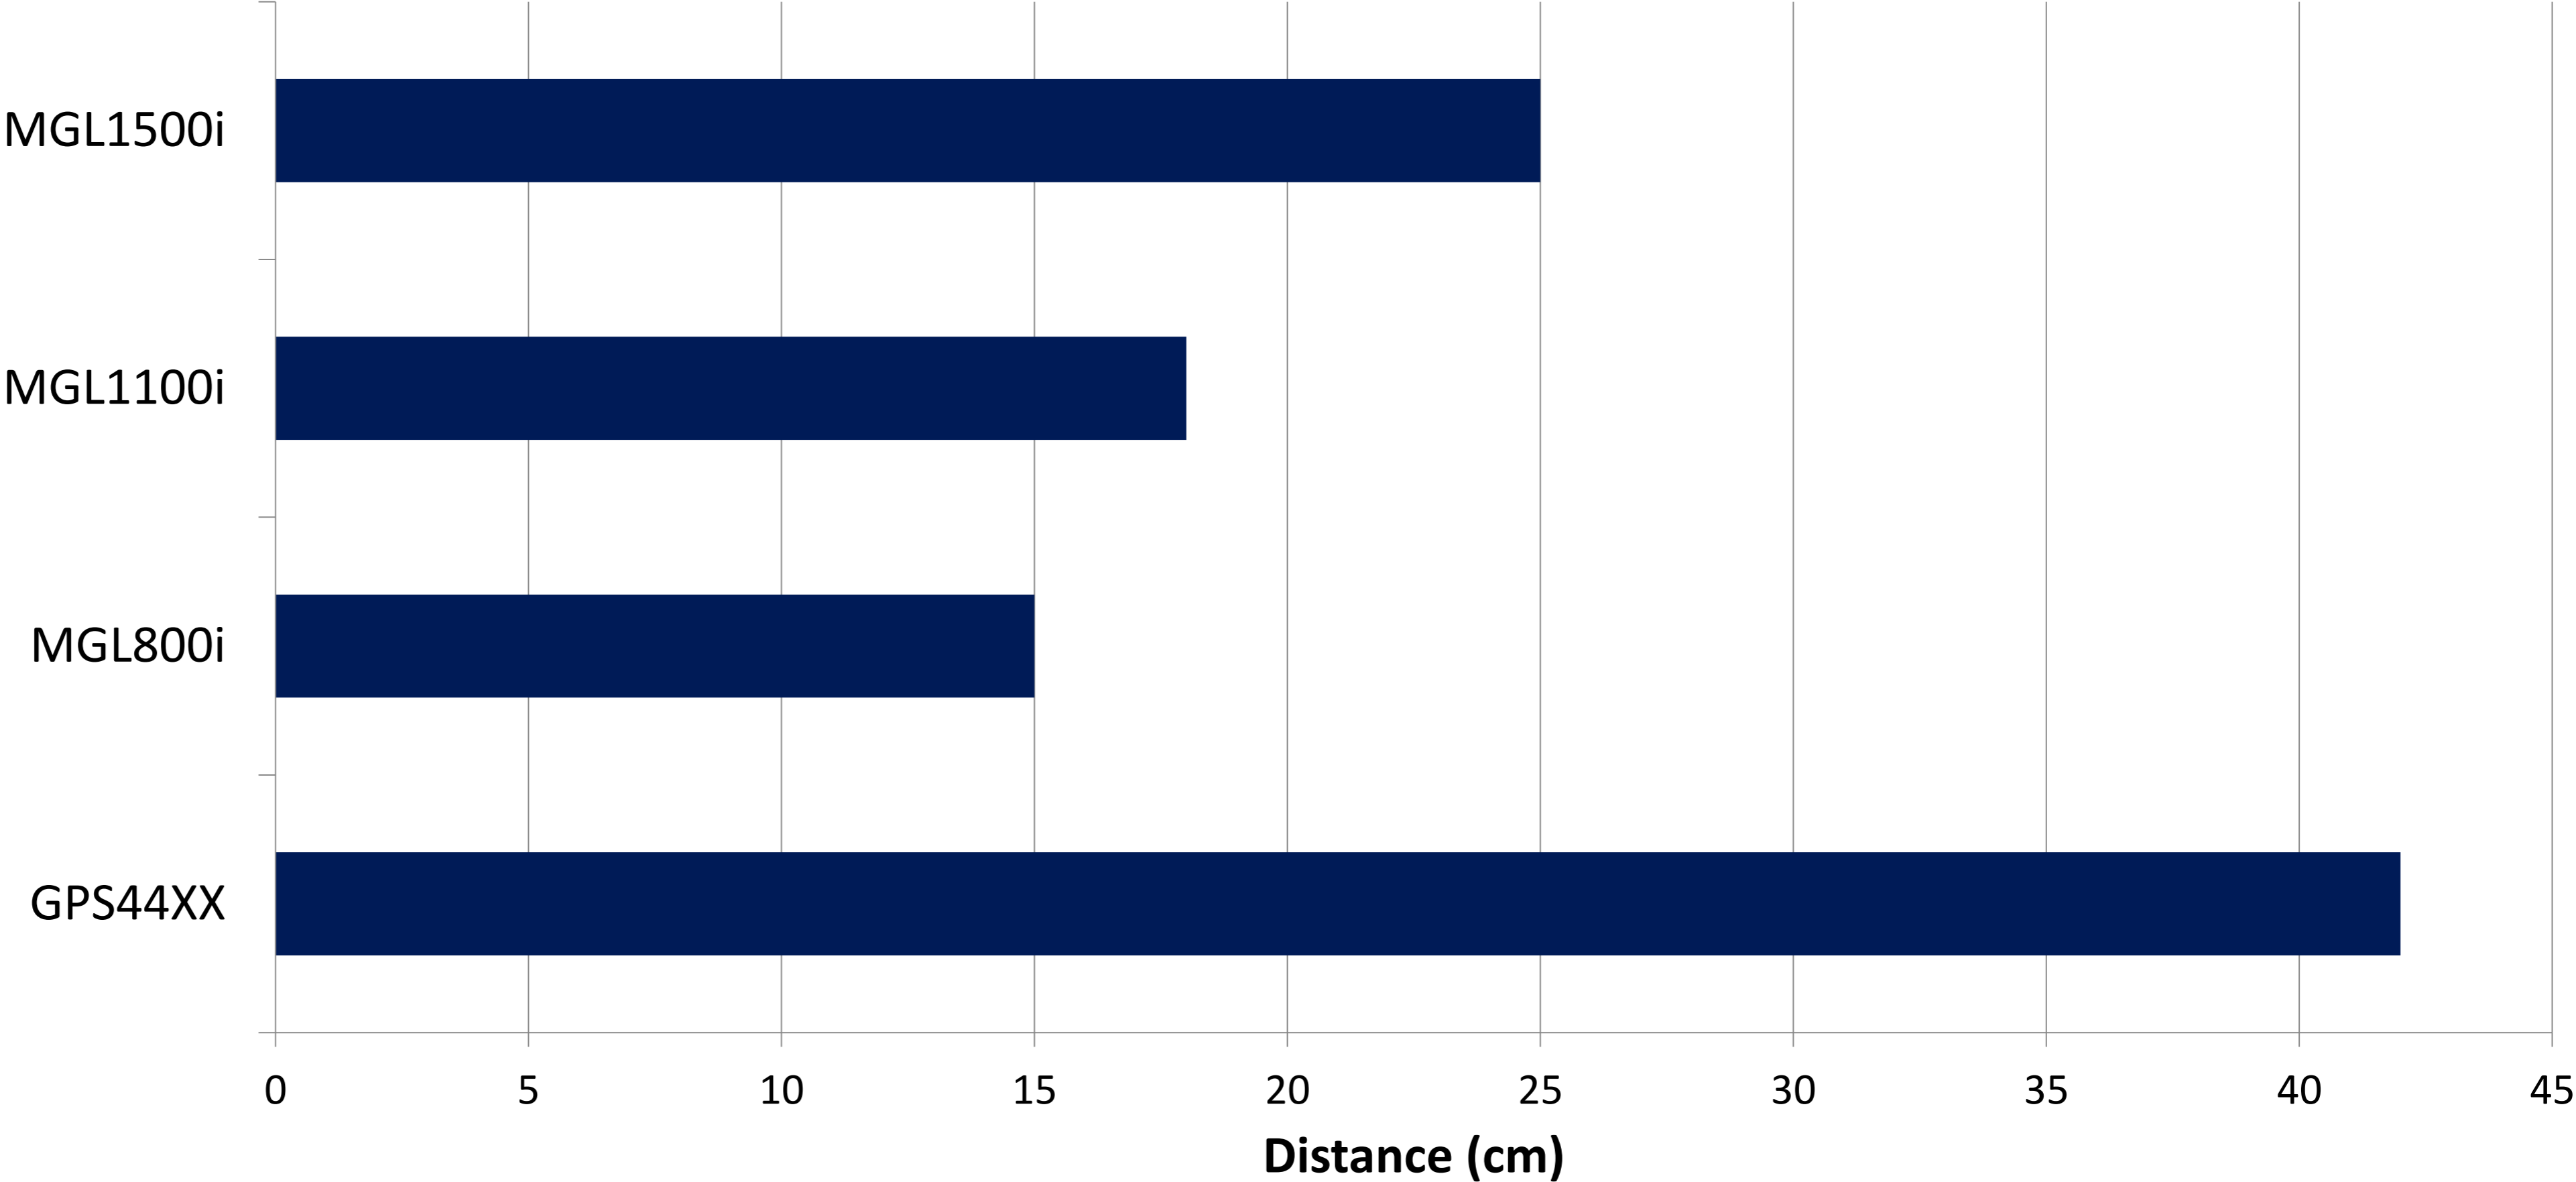

13 mil UPC Reading Distance