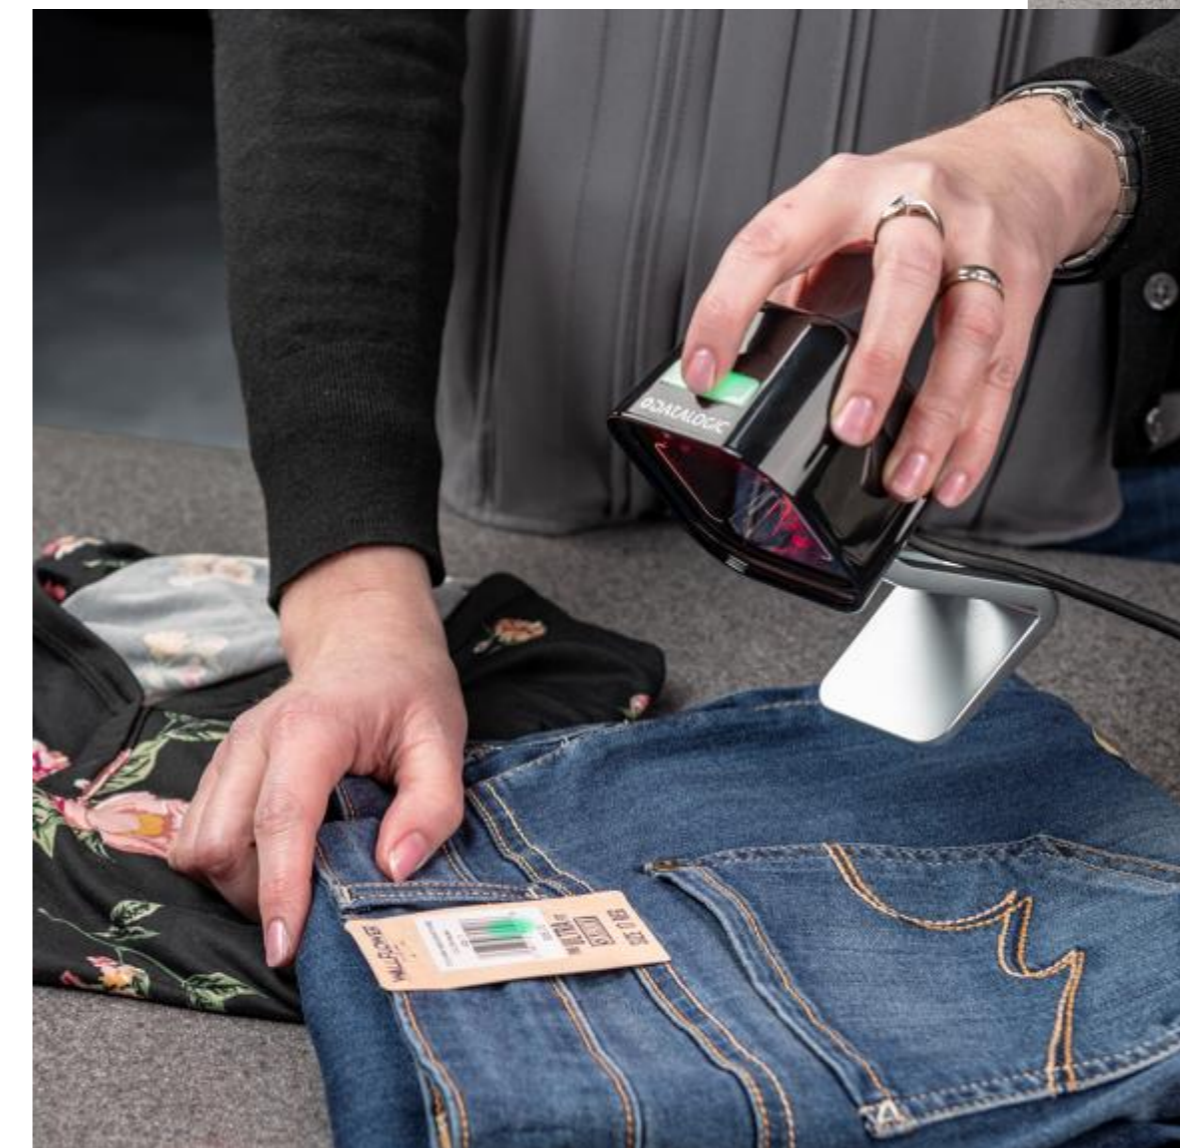

# Leading Performance on Difficult Codes

- Digital imaging provides superior reading of hard-to-read 1D and 2D labels
  - Truncated
  - GS1 DataBar™
  - In-store printed bar codes
  - Distorted, torn, scratched labels
  - Low contrast
- Reads bar codes from a variety of sources
  - Paper
  - Driver licenses
  - Cell phones/PDA's
  - Tablets

## Hand Held Mode

- Activated by built in accelerometer when scanner is picked up
- Red LED spot aimer
- 'Green Spot' good-read confirmation on label
- Easy scanning from pick list