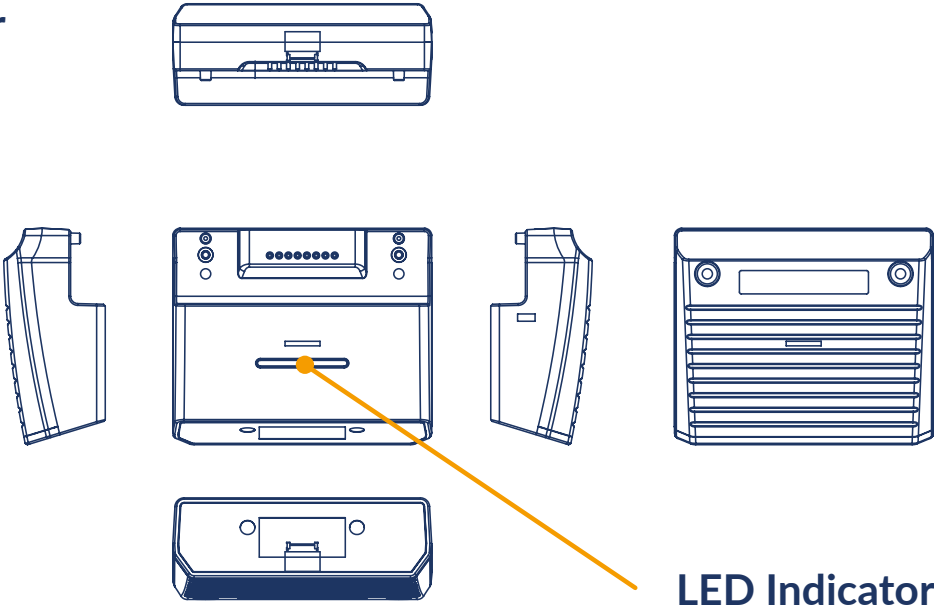

Barcode Scanner