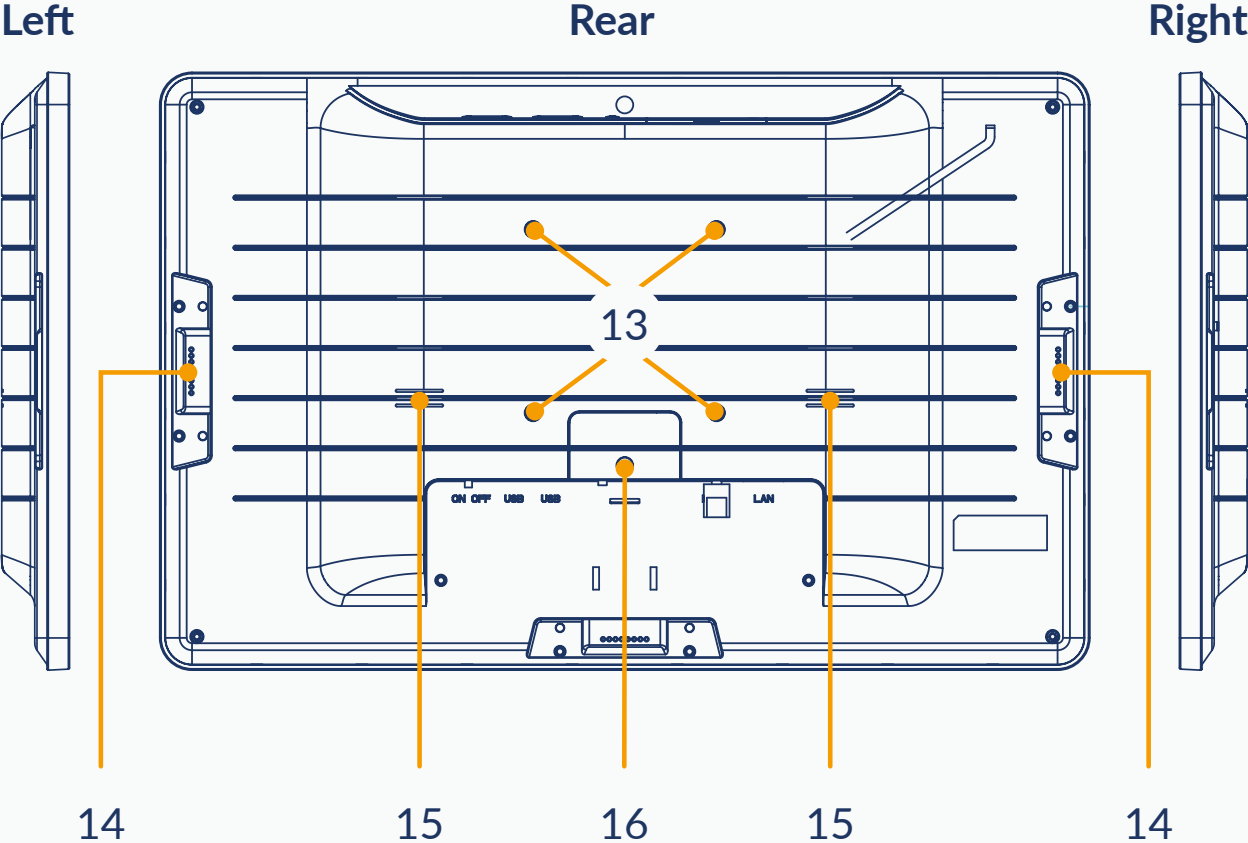

### Front

### Bottom (without I/O port covers)

- |   |                     |    |                    |
|---|---------------------|----|--------------------|
| 1 | Power LED           | 7  | SD Slot with cover |
| 2 | LAN LED             | 8  | Ethernet Port      |
| 3 | Camera              | 9  | DC-IN Jack         |
| 4 | Vol+ / Vol- Buttons | 10 | Power Switch       |
| 5 | Up / Down Buttons   | 11 | USB Host Port      |
| 6 | Exit button         | 12 | Micro-USB OTG Port |